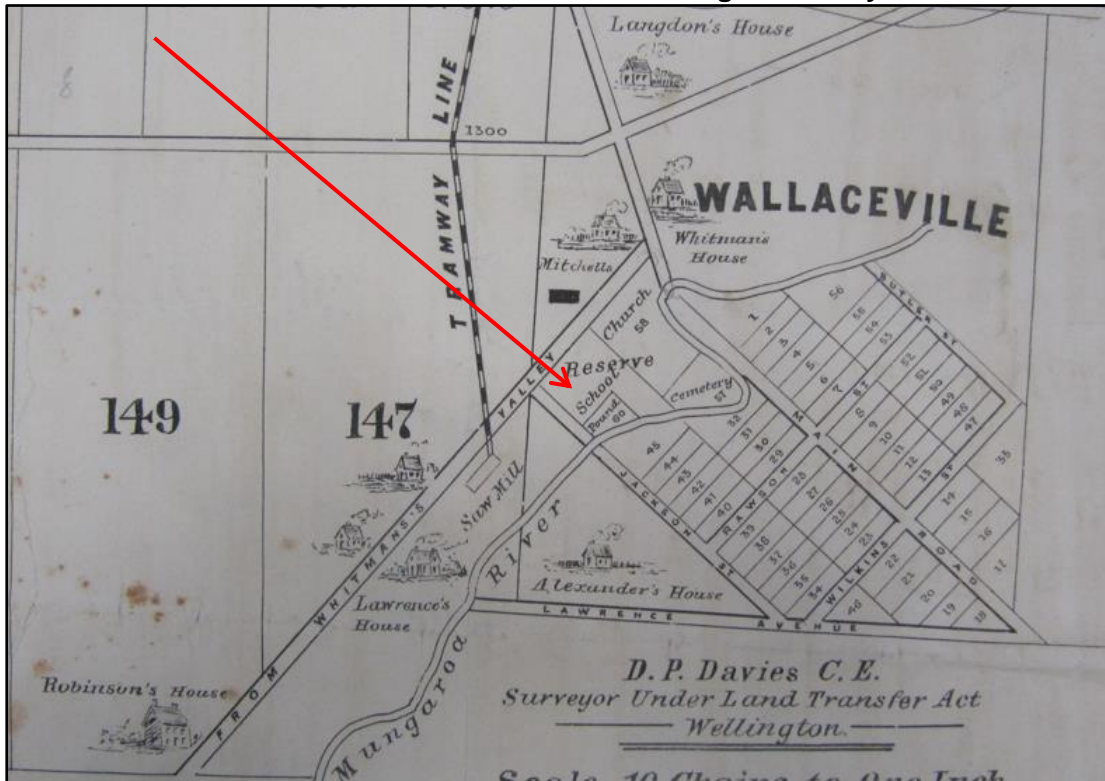

1878 Wallaceville Estate Mungaroa Valley

(Reference UH Estate 1878 Wallaceville Mungaroa Valley IMG_4265.JPG)