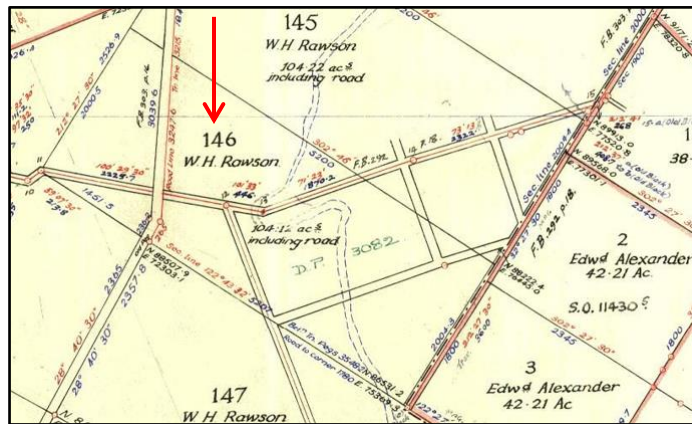

WALLACEVILLE (WALLACE) SCHOOL
Whiteman's Valley Road Mangaroa Valley Upper Hutt
Opened 1881 - Closed 1938

<i>Time line</i>	<i>Wallaceville (Wallace) School</i>
1881	Wallace School opened circa May 1881
1881	Edward FODEN foundation principal
1881	22 foundation pupils
1938	perhaps School closed 06 May 1938

The Wallaceville School was built on part Section No 146 survey district Upper Mungaroa block in Whiteman's Valley (later Rimutaka Land District). The Crown Grant was issued to W H Rawson.

Section No 146

(Reference 1860s Sections UH Map Whiteman's Valley JGillard WNC_SO_10985_I_3.jpg)