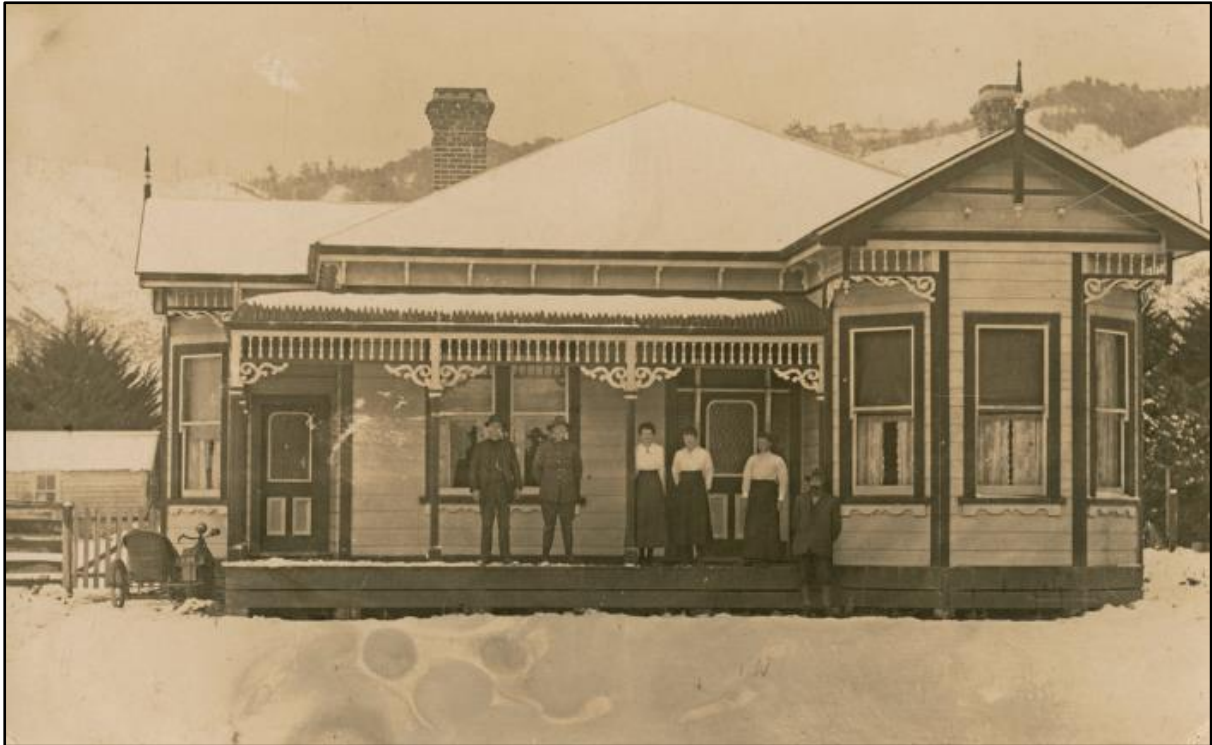

(Reference Upper Hutt City Library website Recollect Collett home Mangaroa World War One period Peter Robinson collection)

1919 Hutt Electoral Roll

- Thomas George COLLETT Mangaroa farmer
- William Herbert COLLETT Mangaroa farmer
- Agnes Ellen COLLETT Mangaroa married

(Reference Ancestry website New Zealand Electoral Roll)

1919 Otaki Electoral Roll

- Thomas George COLLETT Mangaroa farmer
- William Herbert COLLETT Mangaroa farmer
- Agnes Ellen COLLETT Mangaroa married
- Catherine COLLETT Lane Street Wallaceville widow

(Reference Ancestry website New Zealand Electoral Roll)

Thomas George COLLETT died 26 June 1930 Upper Hutt New Zealand

(Reference RGO NZ death registration 1930 folio website 1930/12150 age 88 born circa 1842)

Thomas George COLLETT farmer Mangaroa Probate filed date 02 July 1930 Wellington Court

(Reference Archives NZ Wellington AAOM 6029 6029 46827 filed date 02 July 1930 Will)

St John's churchyard Trentham Upper Hutt

Thomas George COLLETT died 26 June 1930 age 88 farmer burial register

---

Thomas and Mary COLLETT their children and descendants

- 1- **Elizabeth Sarah COLLETT** born 1868 New Zealand died 1928 New Zealand married 1898 New Zealand **William George GOSS** born 1864 place unknown died 1949 New Zealand
  #Elizabeth Sarah COLLETT born 1868 New Zealand reference RGO NZ birth registration 1868 folio website 1868/18278 parents Mary Ann and Thomas George Collett
  #Elizabeth Sarah COLLETT married 1898 New Zealand William George GOSS reference RGO NZ marriage registration 1898 folio 1768 website 1898/1528
  #Elizabeth Sarah GOSS died 1928 New Zealand reference RGO NZ death registration 1928 folio website 1928/4758 age 59 born circa 1869 (buried St John's churchyard Trentham Upper Hutt)