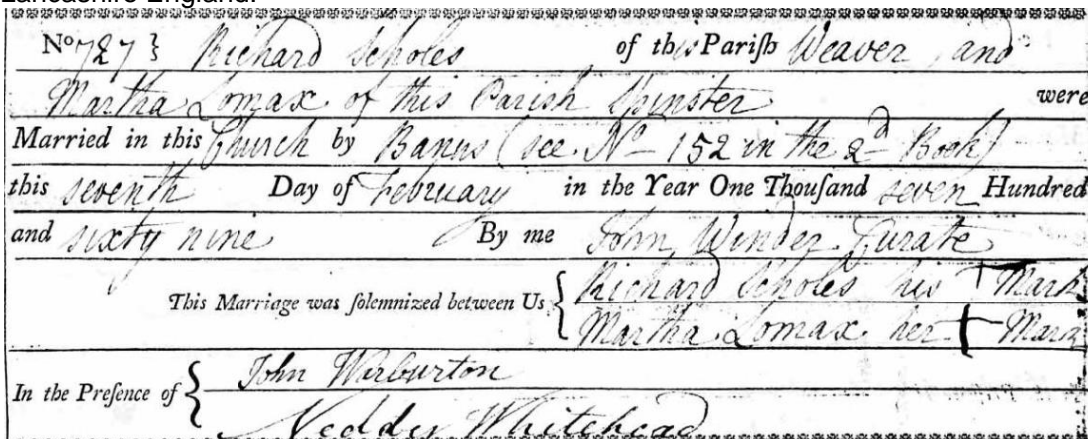

Richard SCHOLES and Martha LOMAX marry

Richard SCHOLES married Martha LOMAX on 07 February 1769 St Mary's Bury Lancashire England.